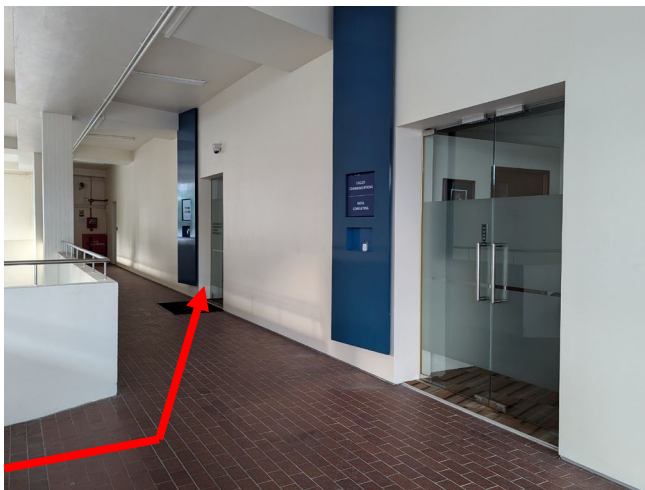

- Use first link bridge to go to Blk 165.

- Once you reach Blk 165, proceed to the link bridge to Blk 166.

# Directions to SMA Office (Driving)

166 Bukit Merah Central, #04-3531 Eagles Center, Singapore 150166

- Take the stairs up to Level 4, Eagles Center.

- At Level 4, turn left. SMA is located at the second entrance.