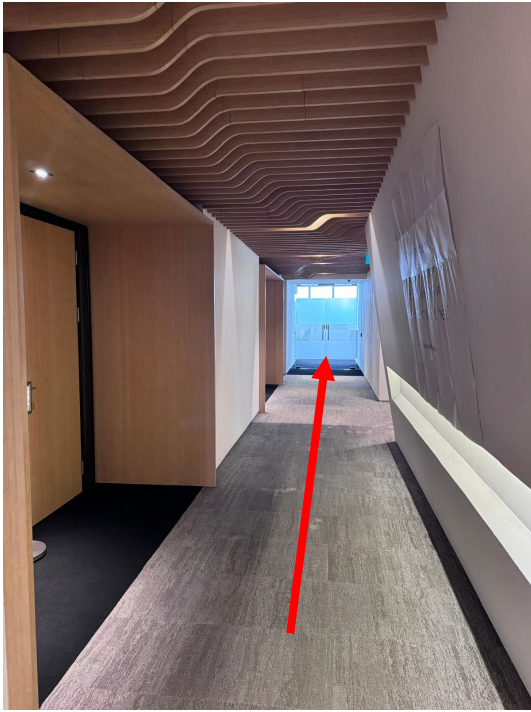

Directions to SMA Office (Driving)

166 Bukit Merah Central, #04-3531 Eagles Center, Singapore 150166

➤ Walk down the corridor, past the function rooms. The SMA office is at the end of the corridor.